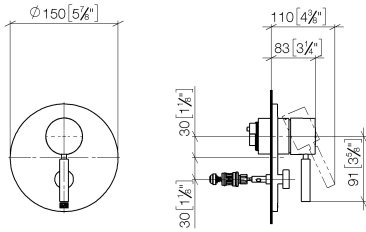

Concealed single-lever mixer with diverter - Dark Chrome

TARA

36 120 660

- automatic diverter
- cover plate Ø 150 mm

Fits: TARA, META

	Dark Chrome	36 120 660-19
	Chrome	36 120 660-00
	Brushed Platinum	36 120 660-06
	Platinum	36 120 660-08
	Light Gold	36 120 660-26
	Brushed Light Gold	36 120 660-27
	Brushed Durabronze (23kt Gold)	36 120 660-28
	Matte Black	36 120 660-33
	Brushed Bronze	36 120 660-42
	Brushed Champagne (22kt Gold)	36 120 660-46
	Champagne (22kt Gold)	36 120 660-47
	Brushed Chrome	36 120 660-93
	Brushed Dark Platinum	36 120 660-99

36 120 660

mm [inches]

Flow rate chart

Certificates

DVGW_DW-
6512DN0126.

LGA_19863.

WRAS_2207012.

36 120 660